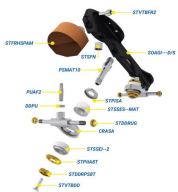

## AGILE for hockey

Agile is the revolutionary frame (plate) designed to best meet the needs of the most sophisticated hockey players. The reduced wheelbase is the big news that gives a never seen before agility, for quick and effective changes of direction. Trim lowered by 5mm which considerably lowers the center of gravity for an increased stability. Differentiation between left and right frame, which facilitates. Click-action" mechanism that allows for heightened precision with truck-adjustment. Frame derived from a drawn Aluminum bar, and completely created using computer numerical control (CNC) machining. 13mm king-pins inclined to 16° with lowered trim. Elastomer cushions available in 5 hardnesses (colors). Aluminum trucks with 7mm steel axles and adjustable pivot pin. Hokey toestop and tool kit included.

### Description