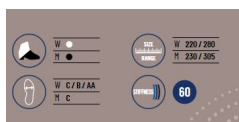

Description